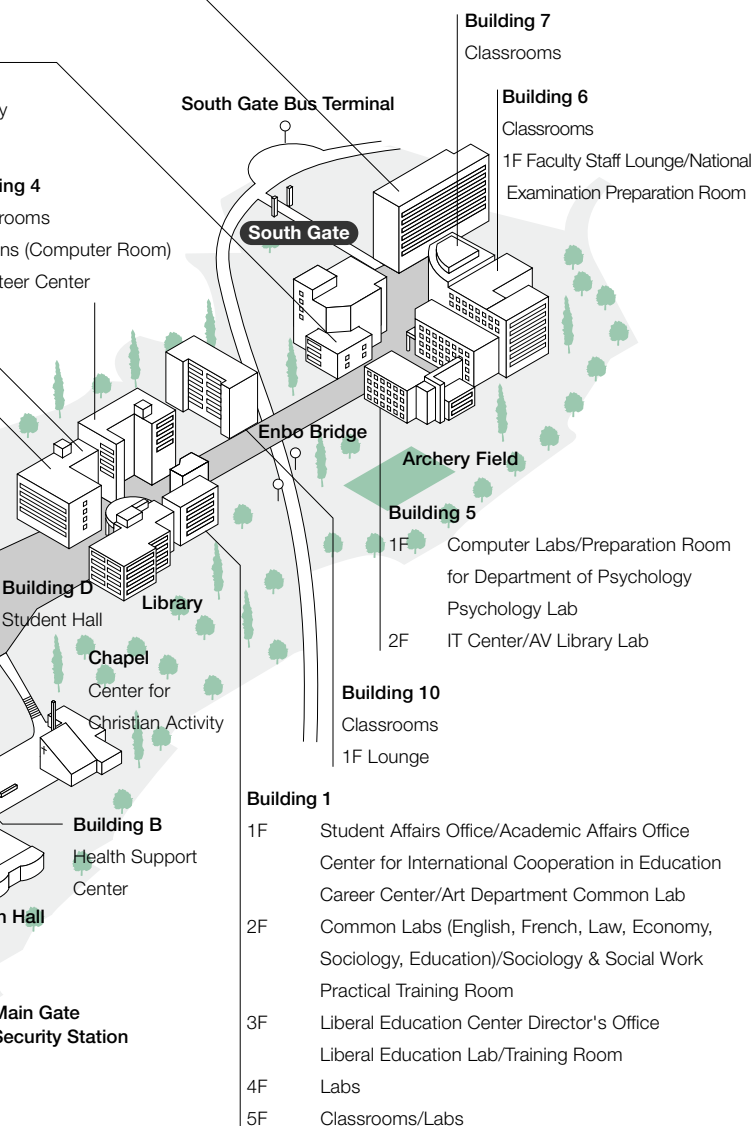

Building 8

- 1F Co-op Coffee Shop/International Lounge
- 2F Faculty of International Studies Office/Faculty of International Studies Dean's Office
Conference Room/Classrooms/Faculty of International Studies Research Center
- 3F Faculty of International Studies Reference Rooms
International Peace Research Center/Computer Rooms
- 4F Common Labs/Labs
- 5F Graduate School Classrooms for International Studies Labs

Building G

- Co-op Shop/Club Rooms

Building F

- Club Rooms

Building E

- Club Rooms/
Multi-purpose Hall

Building 9

- Classrooms
- Co-op Bakery

Building 4

- Classrooms
- 1F Y'ins (Computer Room)
- Volunteer Center

Gymnasium

- Reception/Preparation Room
- Seminar Rooms/1st - 3rd floor

Tennis Courts

Hepburn Field

Building C

- Cafeteria/Co-op Shop
- MG Café/Meiji Gakuin
Service co.

Building A

- President's office/Chancellor's office/General Affairs Office/
Property Costodian Office

Building 7

- Classrooms

Building 6

- Classrooms
- 1F Faculty Staff Lounge/National
Examination Preparation Room