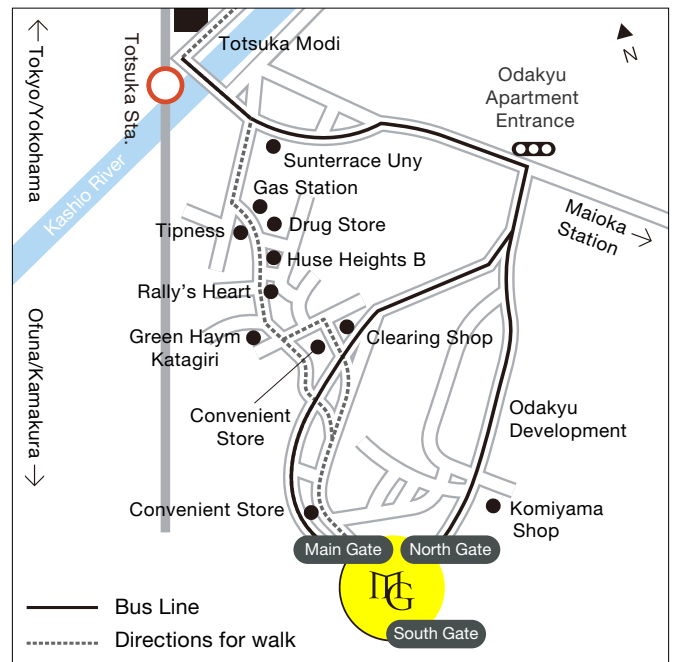

Yokohama Campus

1518 Kamikurata-cho Totsuka-ku Yokohama-shi Kanagawa, 244-8539

Access from Totsuka Station

[JR Tokaido line/Yokosuka line, Shonan Shinjuku Line, Yokohama Municipal Subway Blue Line]

From JR Totsuka Station (Ground level gate)

Exit the gate and proceed to your right, and then go down stairs to the Bus Terminal at East Exit

From JR Totsuka Station (Underground level gate)

Exit the gate and proceed to your right, and then use Exit 5 to the Bus Terminal at East Exit

From Yokohama Municipal Subway Blue Line Totsuka Station

Exit the gate and go up to B1F with an escalator, and get out from Exit 5 to the Bus Terminal at East Exit

Take Enoden Bus for "Meiji Gakuin University, South Gate" (7 min.) from the Bus Terminal at East Exit, get off the bus at "Meiji Gakuin University Main Gate" or "Meiji Gakuin University South Gate"